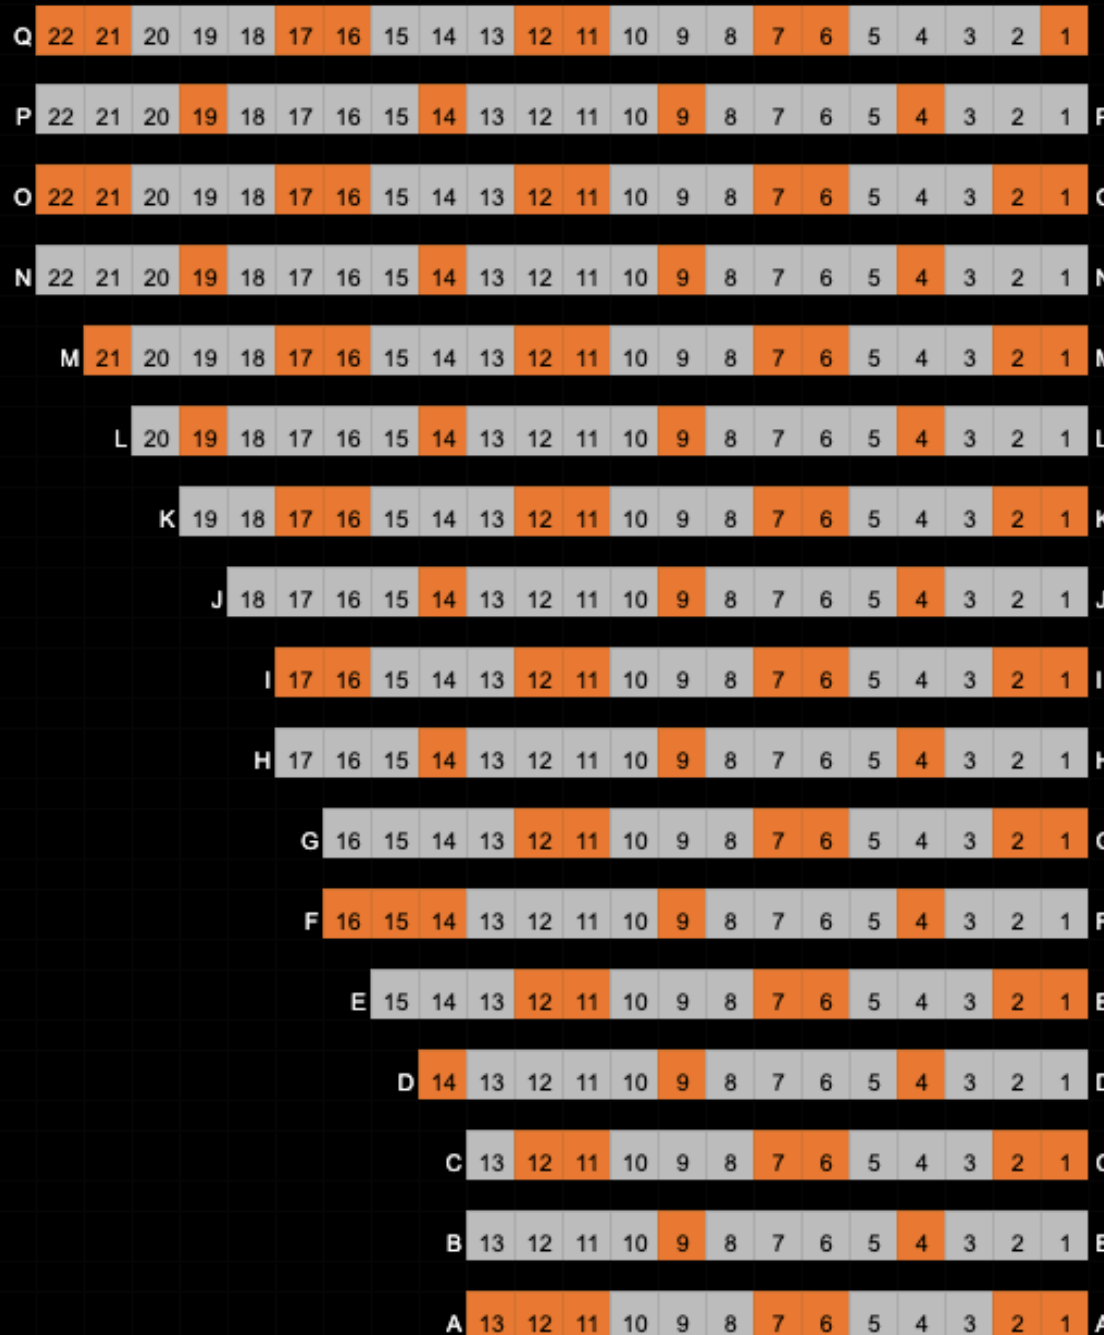

Screen 1 (300 SEAT) Auditorium Seating Plan

97 Taken Seats
203 Gap Seats
 27 Singles
 32 Doubles
 2 Triple

SCREEN

Screen 2 (104 SEAT) Auditorium Seating Plan

F	1	2	3	4	5	6	7	8	9	10	11	12	13	14	15	16	17	18	19	34 Taken Seats
E	1	2	3	4	5	6	7	8	9	10	11	12	13	14	15	16	17	18	19	70 Gap Seats
D	1	2	3	4	5	6	7	8	9	10	11	12	13	14	15	16	17	18	19	10 Singles
C	1	2	3	4	5	6	7	8	9	10	11	12	13	14	15	16	17	18	10 Doubles	
B	1	2	3	4	5	6	7	8	9	10	11	12	13	14	15	16	17			
A	1	2	3	4	5	6	7	8	9	10	11	12								

SCREEN